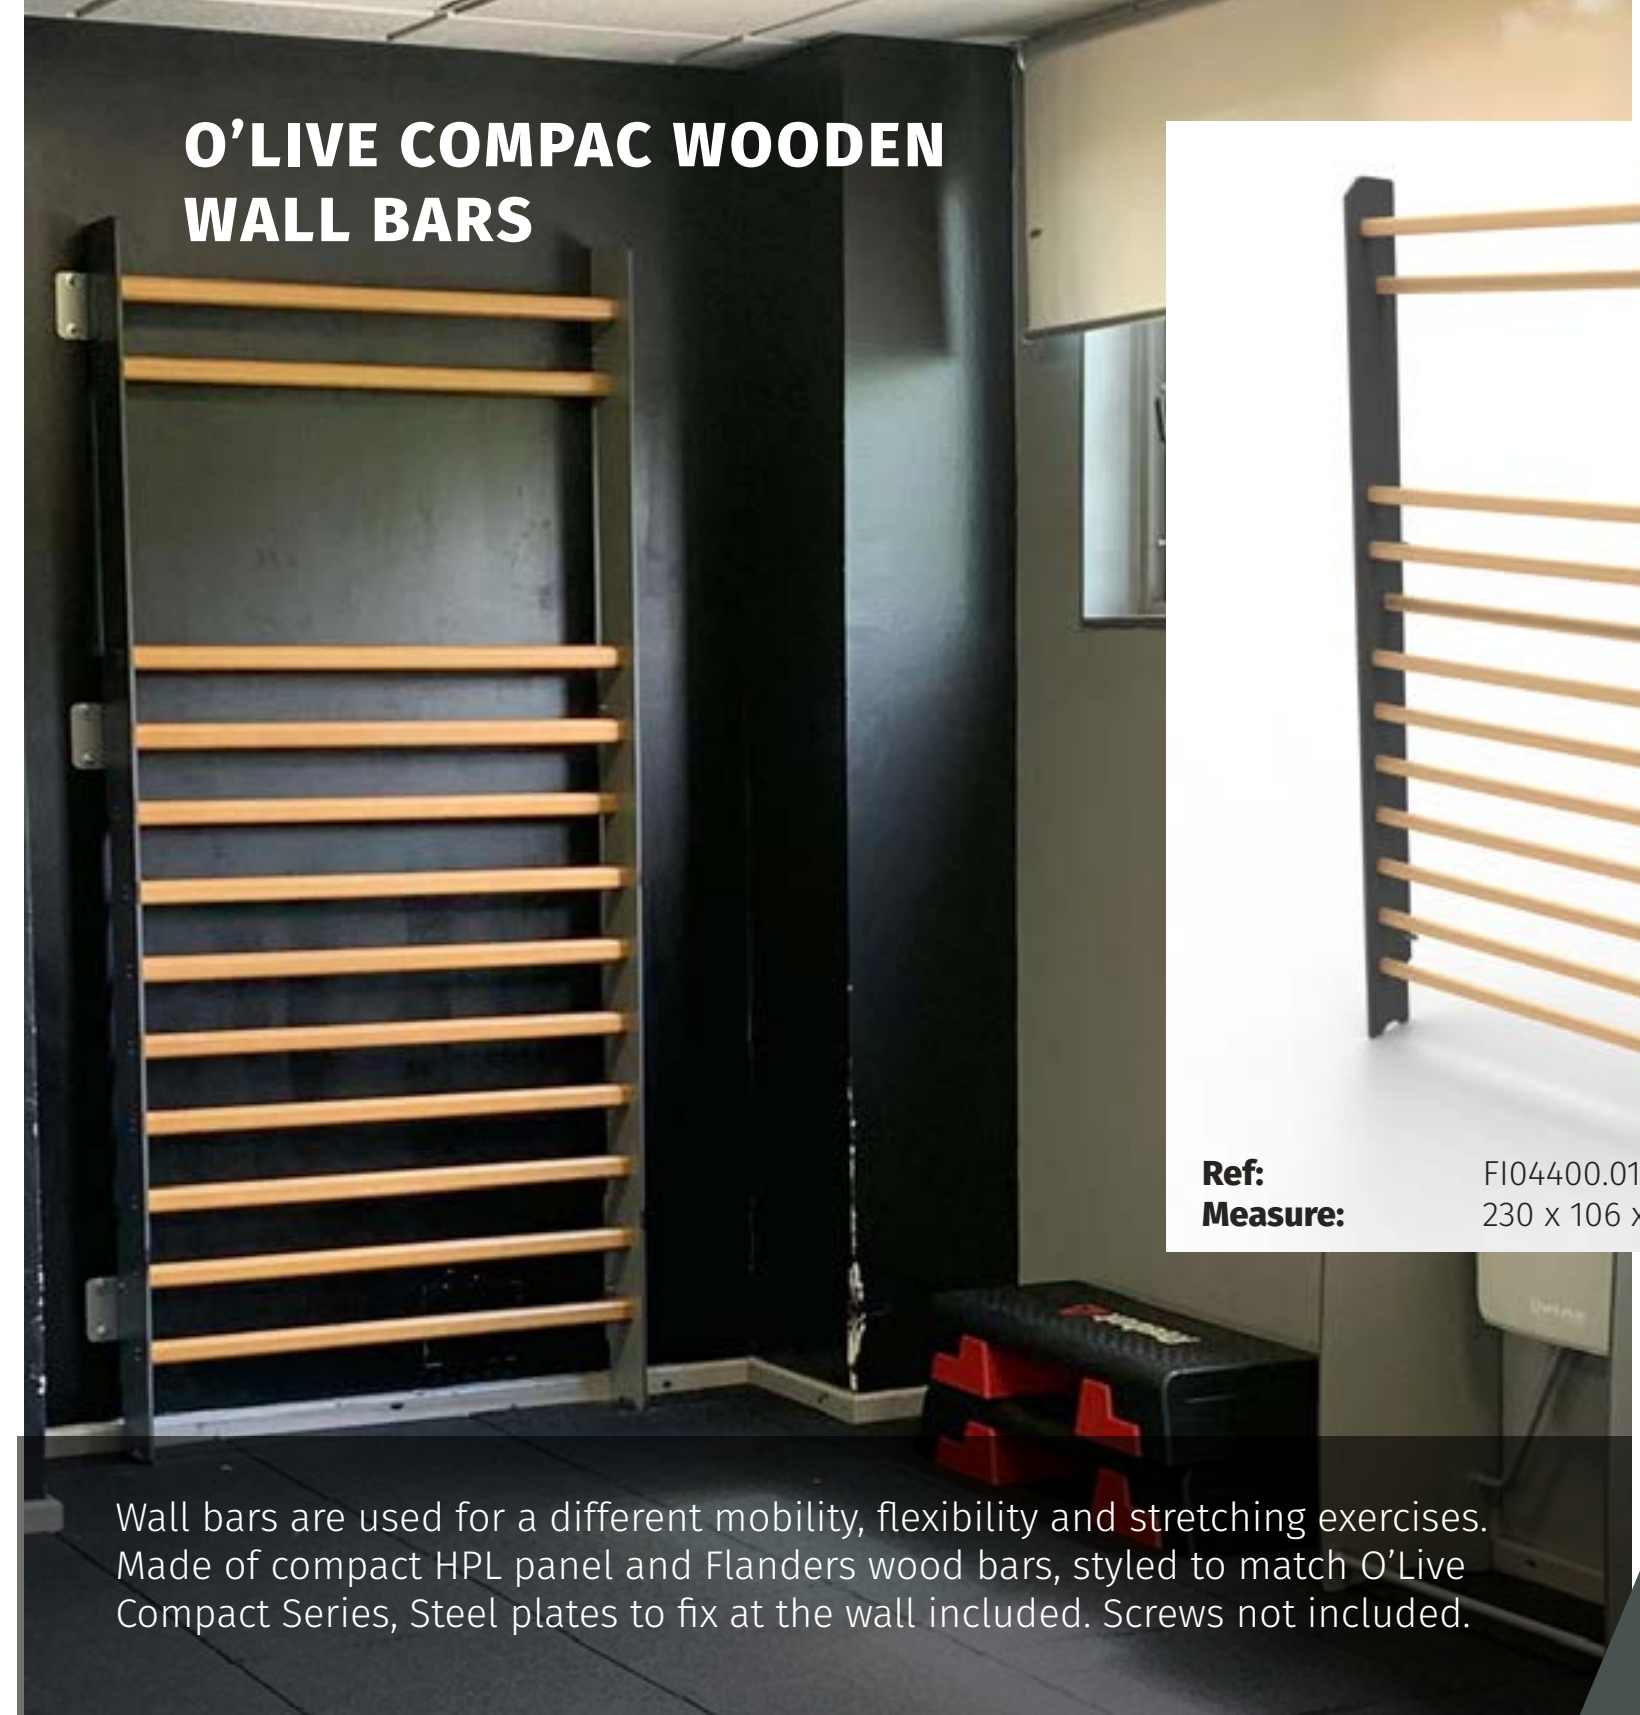

O'LIVE PORTABLE MIRROR

Portable Mirror frame with wheels for easy placement.

Ref:	FI05700.00
Measure:	100x 53 x 190 cm

O'LIVE WOODEN BARS WALL

Wooden wall bars made of pine and beech beams. Built-in galvanized anchors. Manufactured as a single 1m wide piece. Available on three different heights. Wood and varnish customization. Screws not included. It is sold unassembled.

Ref: F109301.00
Measure: 230 x 100 x 10 cm

PULL-UP BAR FOR WALL BARS

Ref: F109400.00

The O'Live Fitness pull-up bar is a compatible accessory for the F109301.00 wall bars, allowing you to expand the range of available exercises.

Designed to work both the arms and the back, this bar is the perfect complement to your training routines. If you want to make the exercises easier, you can use resistance bands. Its high-quality wooden structure and greased bars provide durability and unique properties. With easy installation and no need for assembly, you simply have to attach it to the wall bars. It is sold unassembled.

O'LIVE COMPACT WOODEN WALL BARS

Ref: F104400.01
Measure: 230 x 106 x 18 cm

Wall bars are used for a different mobility, flexibility and stretching exercises. Made of compact HPL panel and Flanders wood bars, styled to match O'Live Compact Series, Steel plates to fix at the wall included. Screws not included.