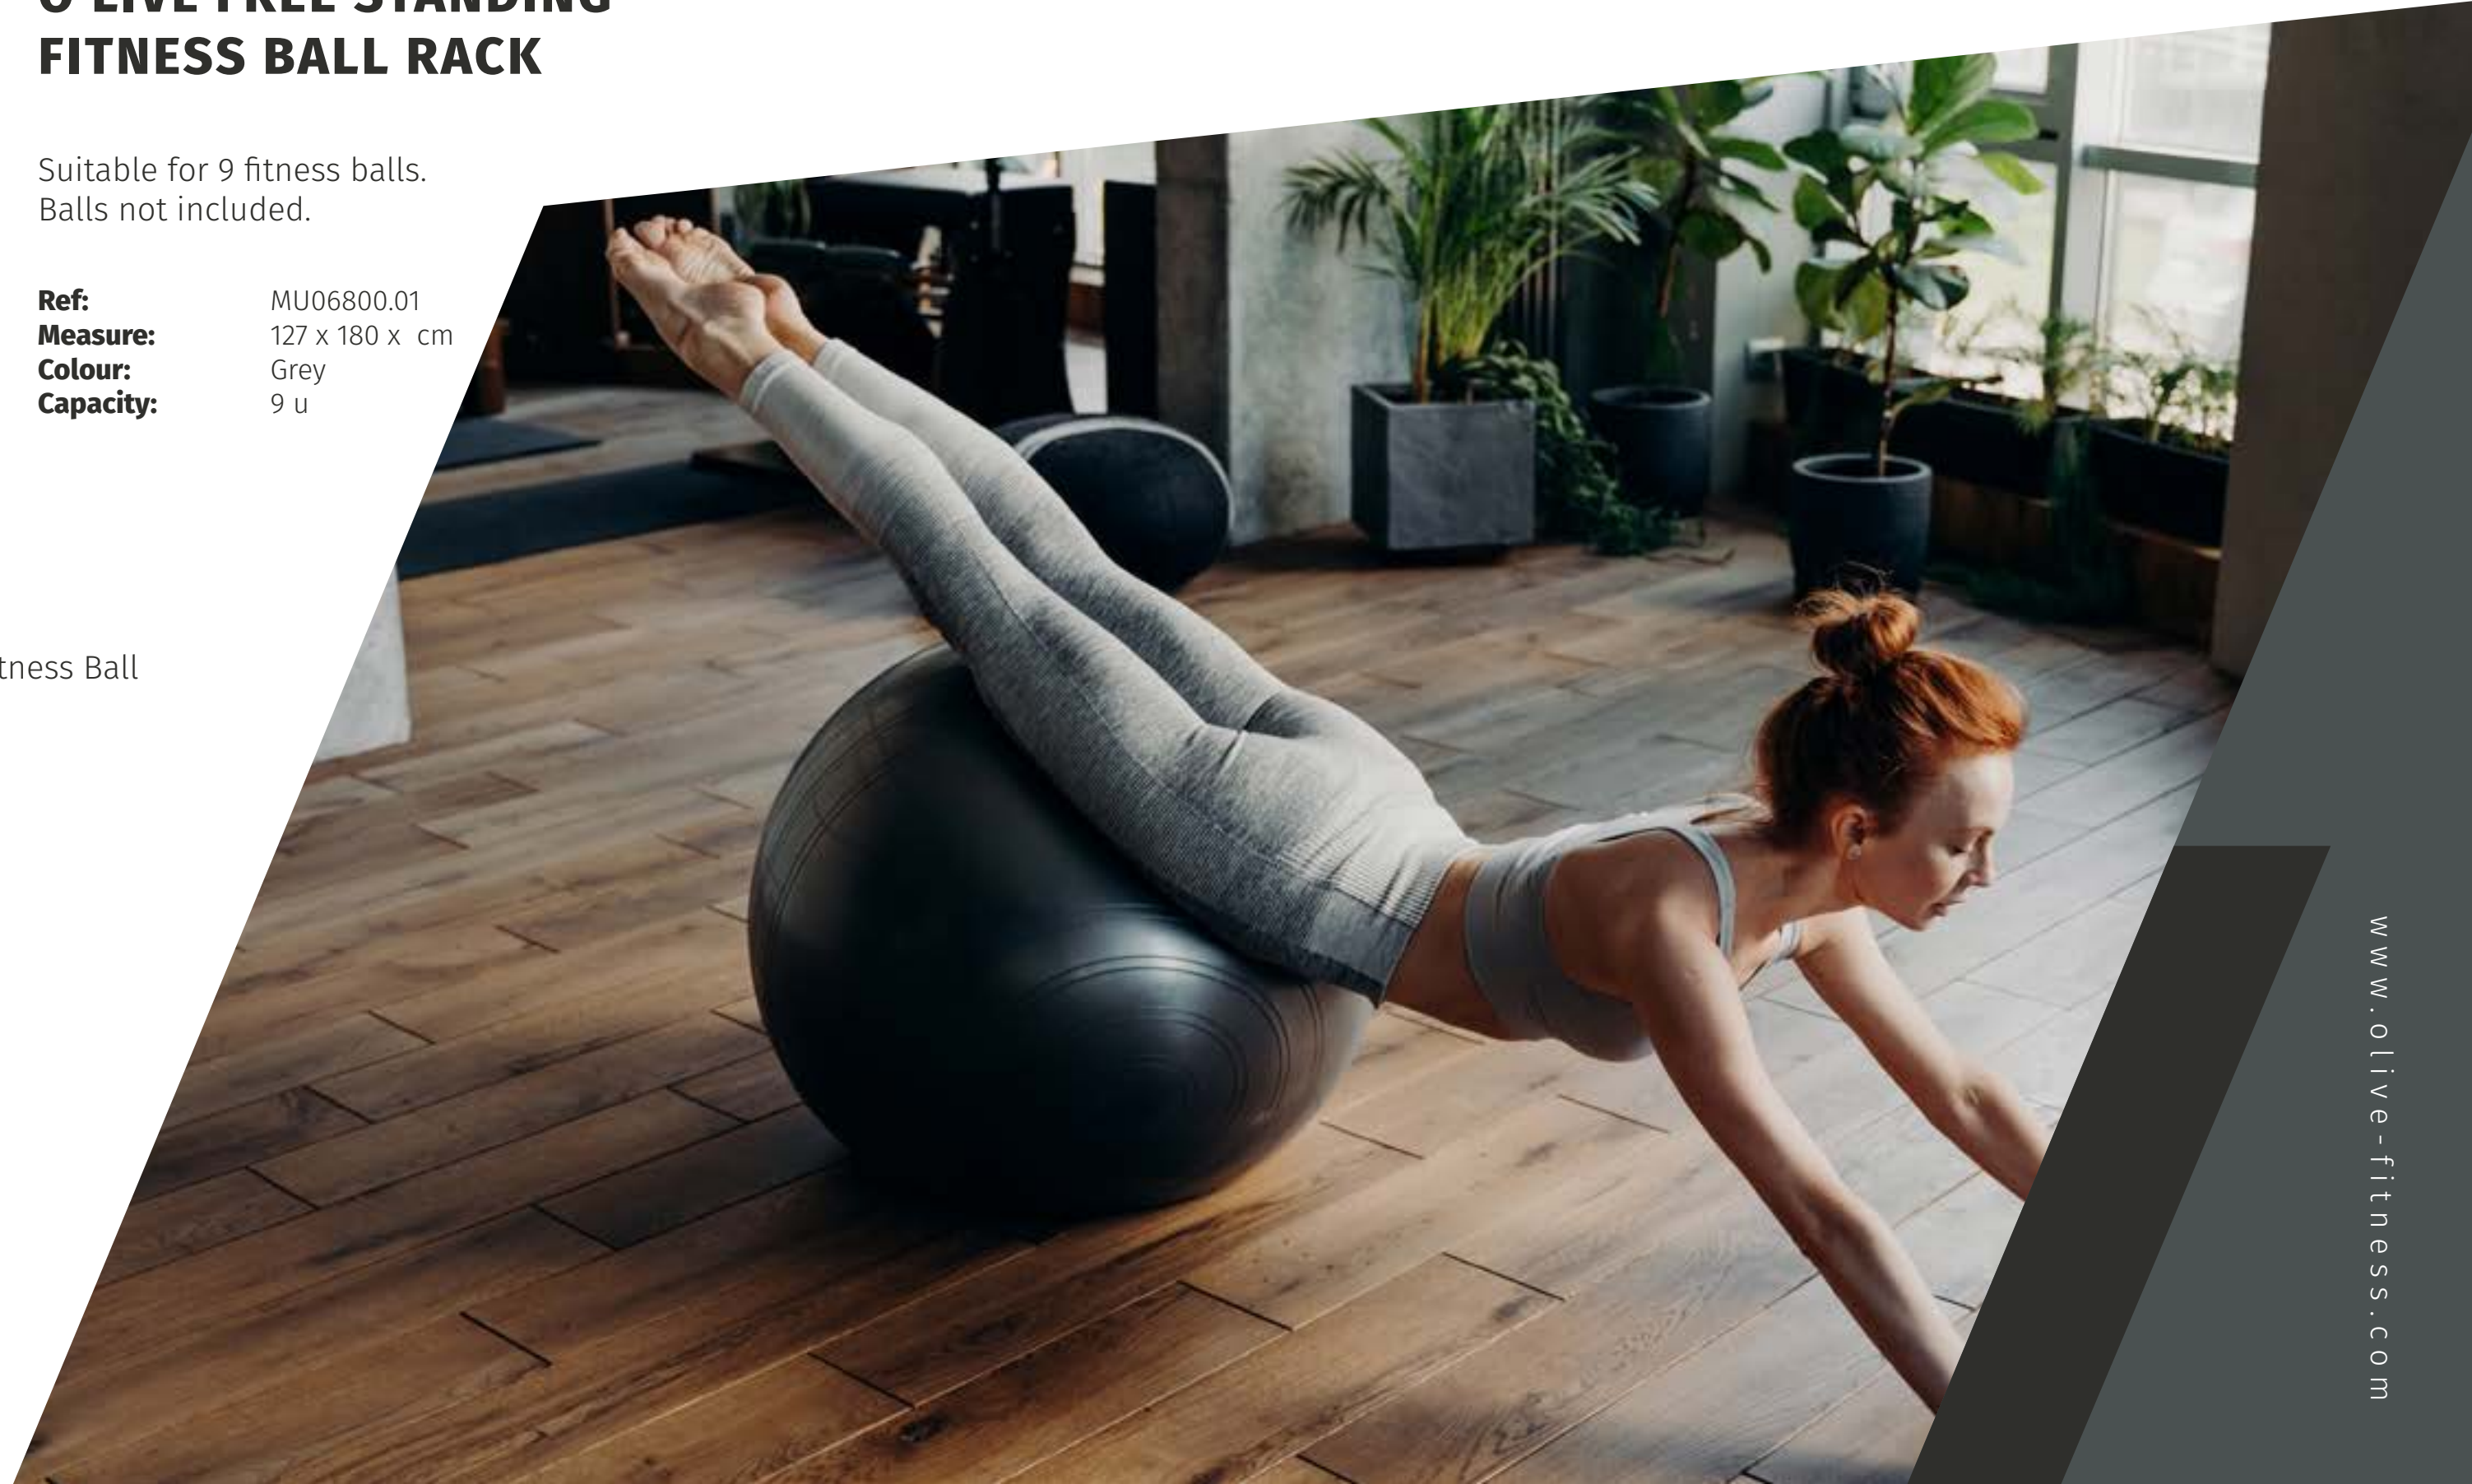

O'LIVE FITNESS BALL COMPAC RACK

Compact, resistant and easy to clean. Suitable for storing fitness balls. Balls not included

Ref: MU01700.01
Measure: 220 x 45 x 275 cm
Capacity: 9 u
Colour: Dark grey
Material: Compac

O'LIVE FITNESS BALL RACK

Ref: MU06900.02

Suitable for storing up to 12 fitness balls. 75 cm Fitness Ball only fits on the top shelf. Balls not included.

O'LIVE FREE STANDING FITNESS BALL RACK

Suitable for 9 fitness balls. Balls not included.

Ref: MU06800.01
Measure: 127 x 180 x cm
Colour: Grey
Capacity: 9 u

O'LIVE FITNESS BALL WALL UNIT

Ref: MU17800.00
Measure: 102 x 40 x 12 cm
Capacity: 2 units

Ideal for storage of:
2 Fitness Balls ϕ 55, ϕ 65 or ϕ 75.

O'LIVE BALL WALL RACK, 4 UNITS

Ref: MU09400.01
Measure: 263 x 40 x 20 cm

Ideal for storage of:
5 Fitness Balls ϕ 55 and ϕ 65, or 4 Fitness Balls ϕ 75.