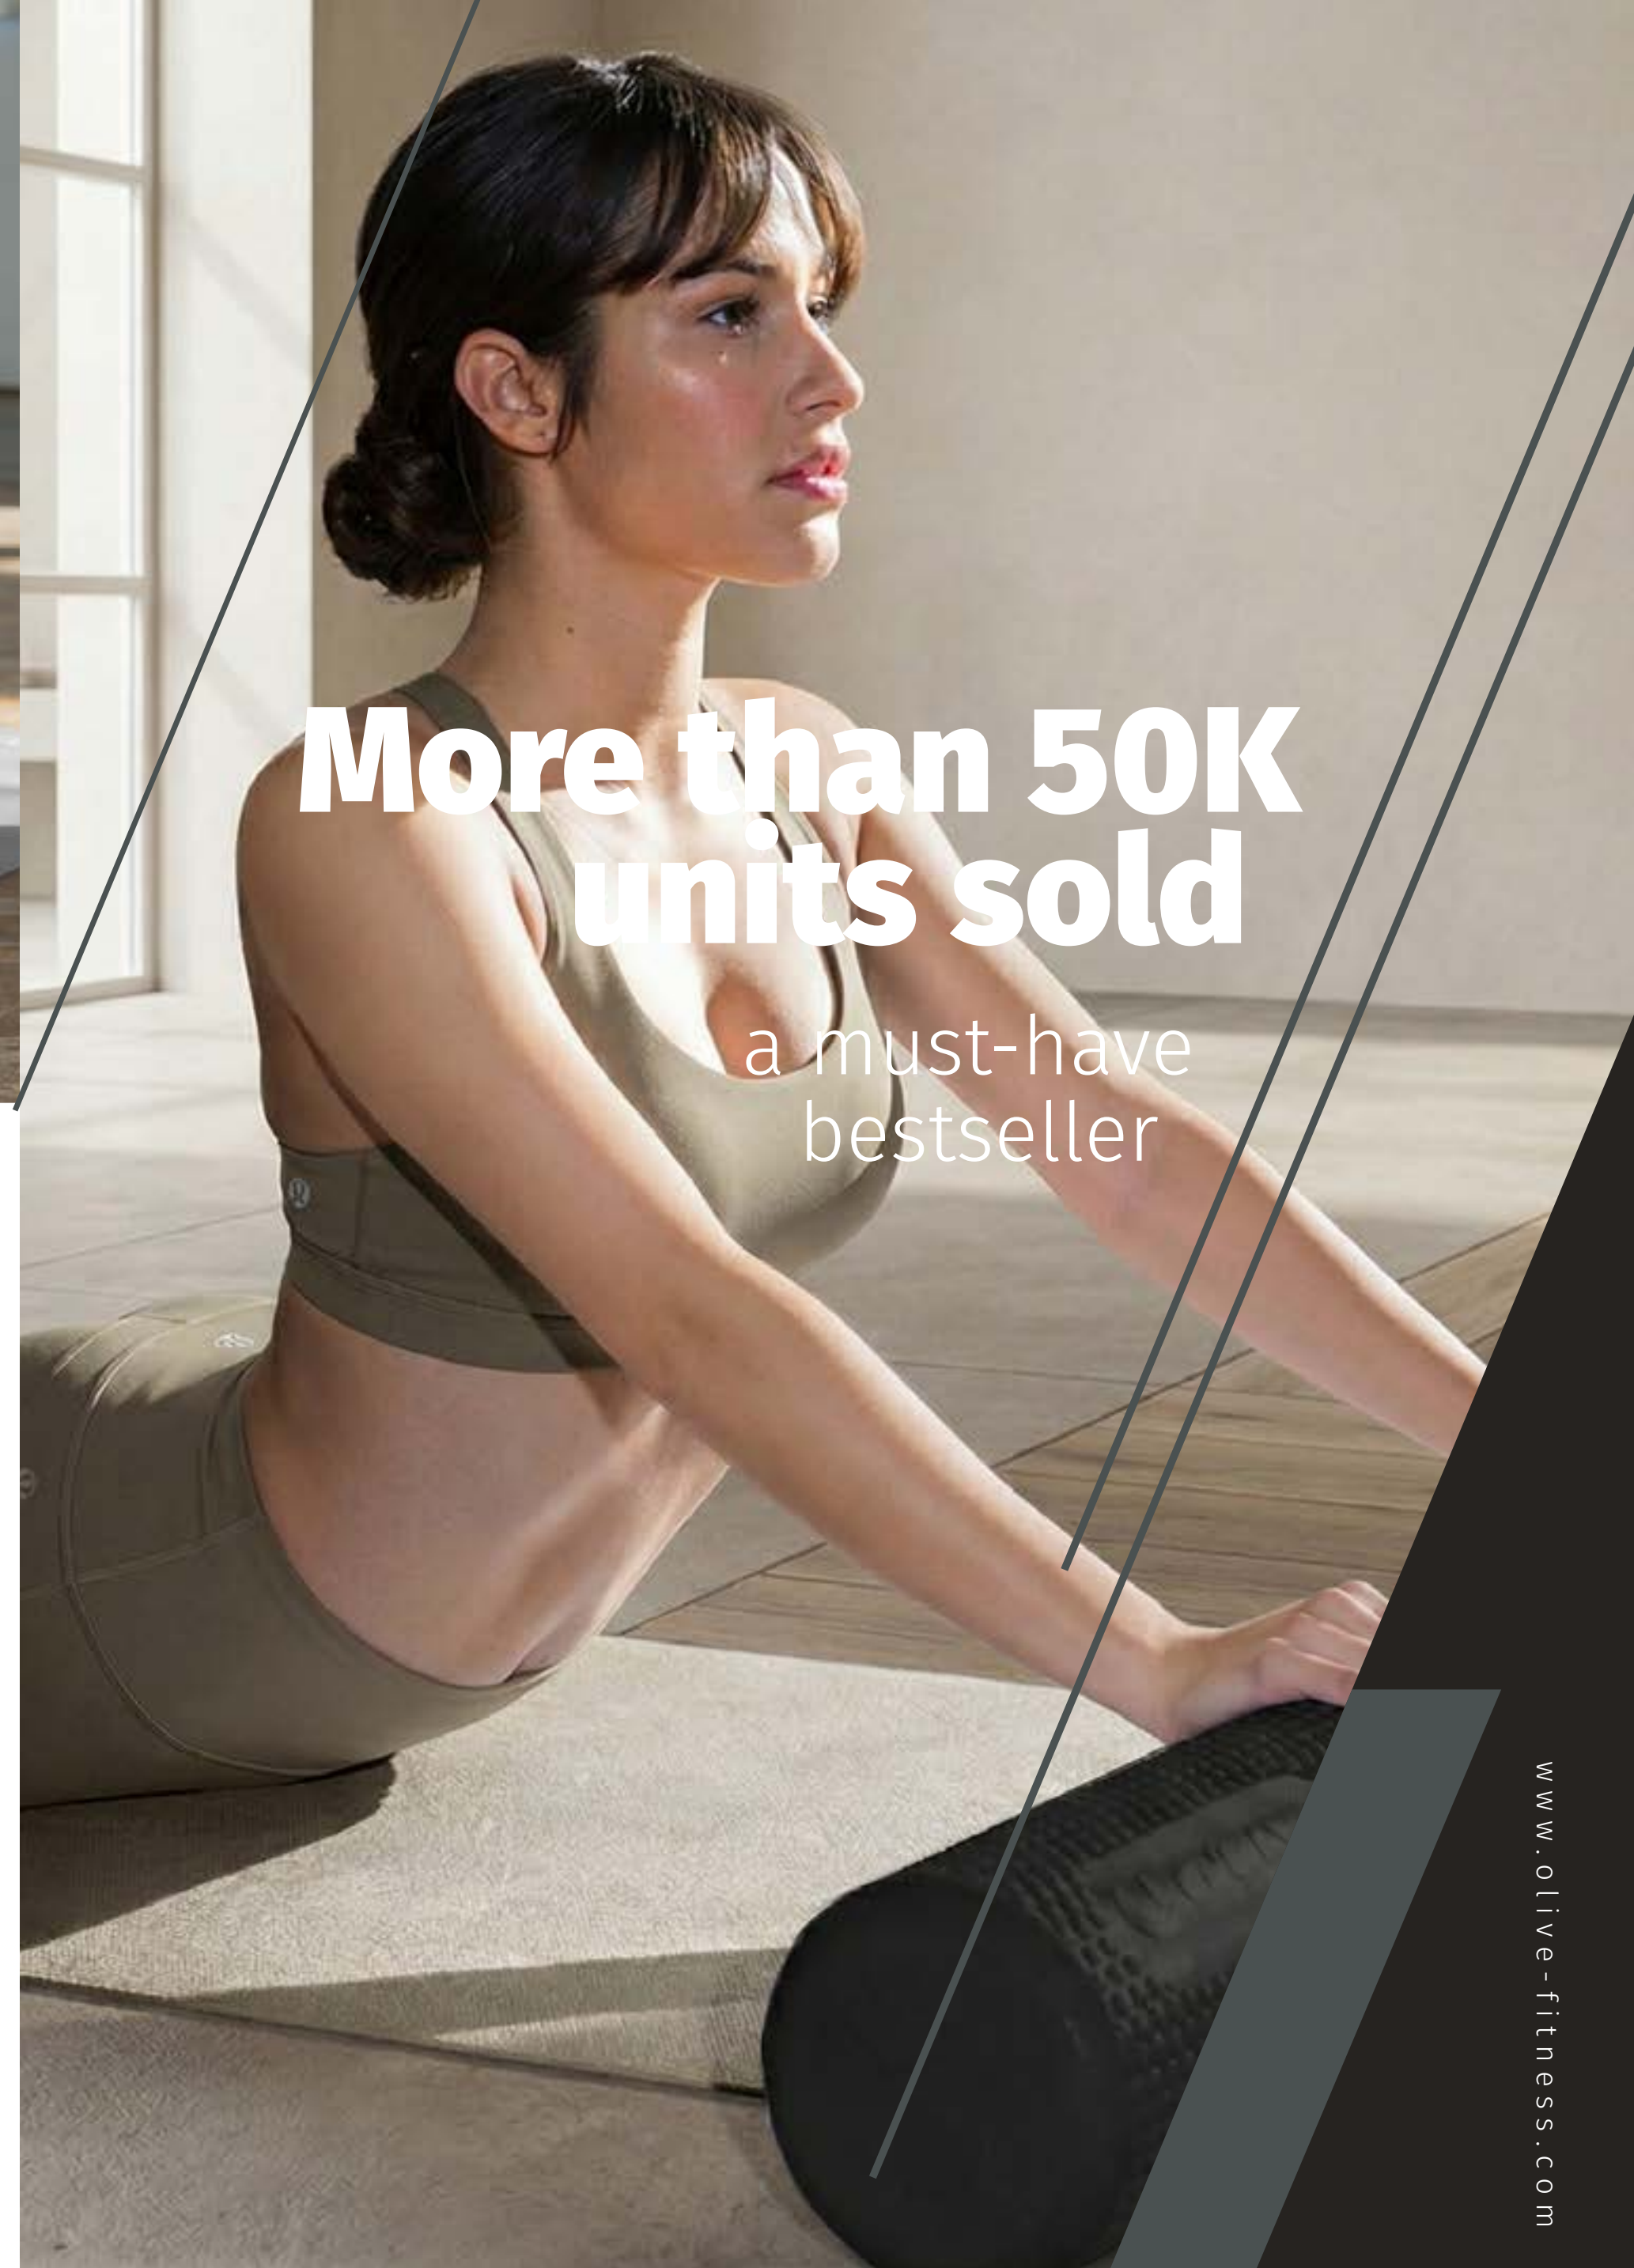

O'LIVE FOAM ROLLER

Ref: EN49004.01

More than 50K units sold

a must-have
bestseller

O'LIVE COMPAC FOAM ROLLER RACK

Ref: MU09200.01
Measure: 95 x 42 x 180 cm

Suitable for 91 cm long foam cylinders storage.

Cylinder roller made of high density EVA rubber (shore 30/35), a closed cell material with a textured surface that keeps its shape even with intense use. Great for Pilates and body mind sessions.