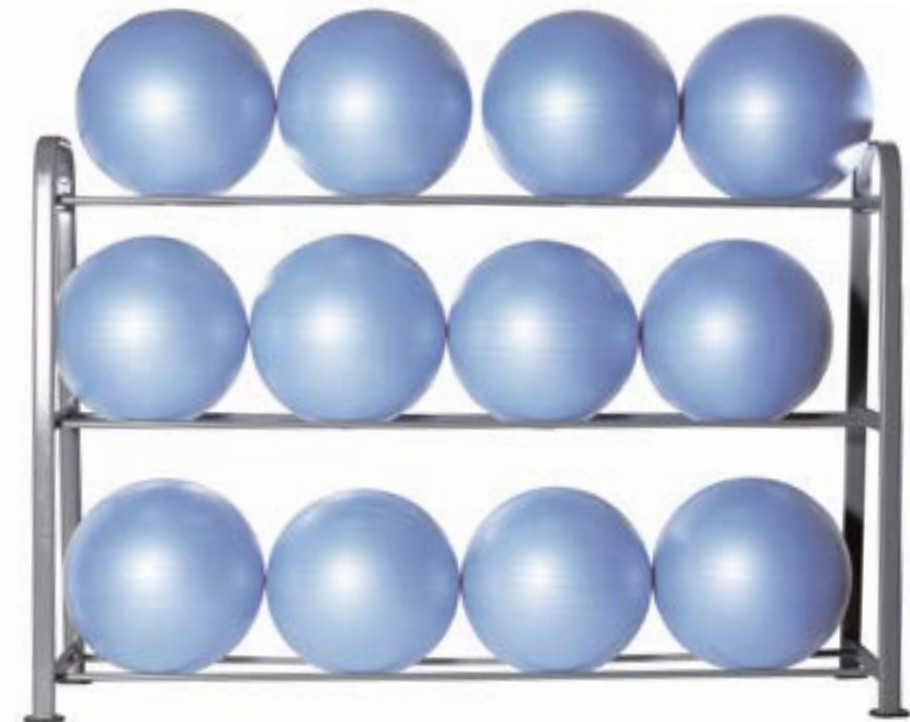

O'LIVE FITNESS BALL RACK

Ref: MU06900.02

Suitable for storing up to 12 fitness balls. 75 cm Fitness Ball only fits on the top shelf. Balls not included.

O'LIVE FREE STANDING FITNESS BALL RACK

Suitable for 9 fitness balls. Balls not included.

Ref: MU06800.01
Measure: 127 x 180 x cm
Colour: Grey
Capacity: 9 u