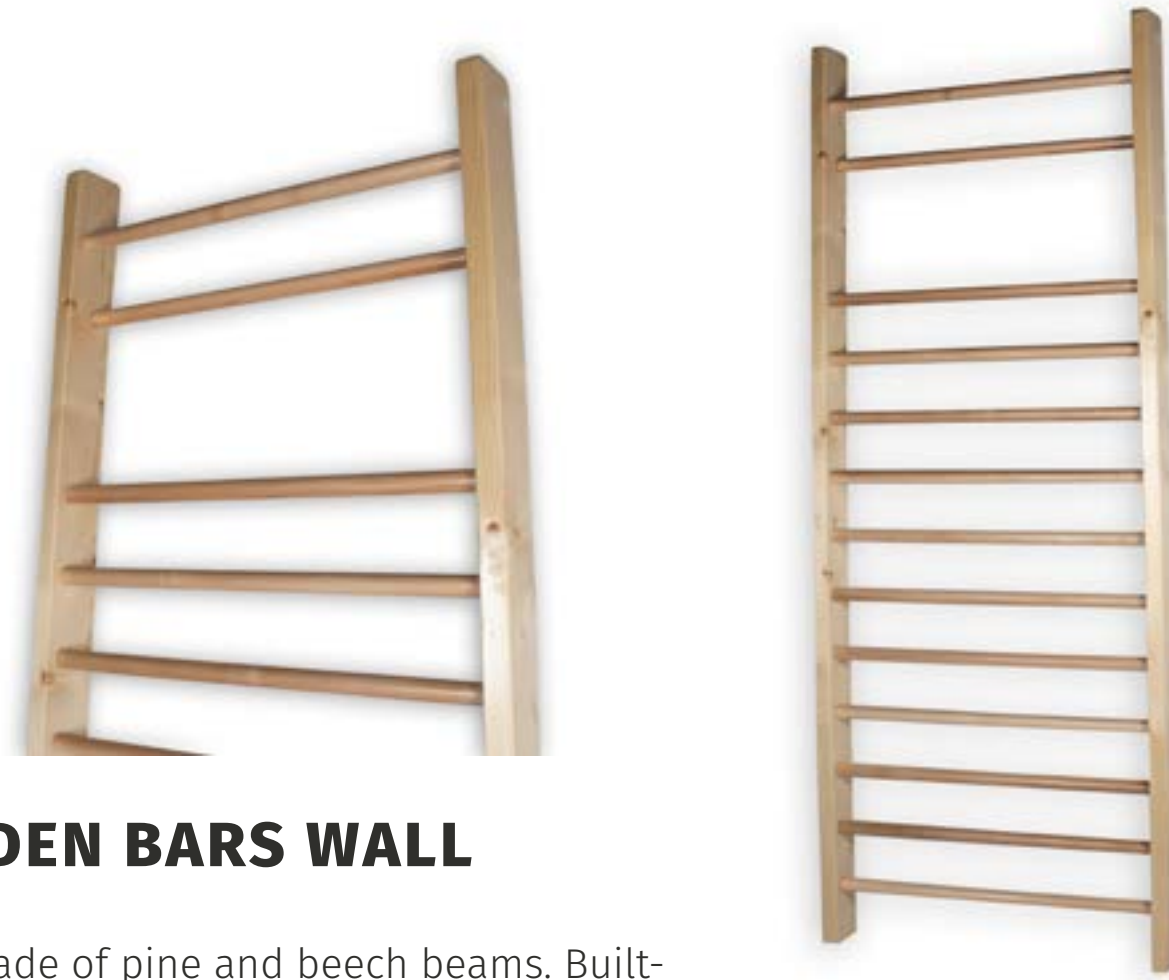

O'LIVE BALLET BAR ADJUSTABLE SUPPORT SET WITH WHEELS

Ref:	FI05601.00	FI05602.00
Measure:	2 m	3 m

Two double adjustable supports with wheels and a Melis pine ballet barre set. The bars have a diameter of 40mm

O'LIVE PORTABLE MIRROR

Portable Mirror frame with wheels for easy placement.

Ref:	FI05700.00
Measure:	100x 53 x 190 cm

O'LIVE WOODEN BARS WALL

Wooden wall bars made of pine and beech beams. Built-in galvanized anchors. Manufactured as a single 1m wide piece. Available on three different heights. Wood and varnish customization. Screws not included. It is sold unassembled.