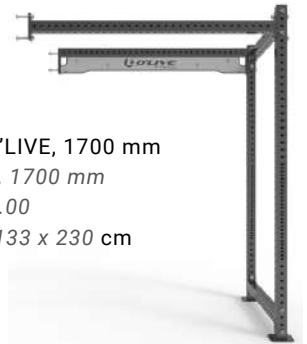

- **Optimal compromise between performance and available space.**
- Inner frame depth of 700mm.
- Made from 75 x 75 x 3 mm steel and M16 bolts.
- 25 mm Westside hole spacing allows for more precise adjustments of the bar supports and safety arms for improved ergonomics and injury prevention.
- Suitable for controlled barbell lifts.
- Accepts a wide variety of accessories.
- Allows for customization of the logo and color of the top crossbar to match your gym's branding.
- Requires floor mounting.
- Delivered unassembled and requires assembly.

O'LIVE POWER RACK

PRODUCTO/PRODUCT: **POWER RACK O'LIVE / O'LIVE POWER RACK**

- POWER RACK O'LIVE, 1100 mm
O'LIVE POWER RACK, 1100 mm
- Referencia / Ref: ES40901.00
 - Dimensiones / Dim: 133 x 133 x 230 cm
 - Peso / Weight: 140 kg

- POWER RACK O'LIVE, 1700 mm
O'LIVE POWER RACK, 1700 mm
- Referencia / Ref: ES40902.00
 - Dimensiones / Dim: 193 x 133 x 230 cm
 - Peso / Weight: 152 kg

AMPLIACIÓN POWER RACK O'LIVE, 1100 mm
O'LIVE POWER RACK ADD ON, 1100 mm

- Referencia / Ref: ES41001.00
- Dimensiones / Dim: 122 x 133 x 230 cm
- Peso / Weight: 77 kg

AMPLIACIÓN POWER RACK O'LIVE, 1700 mm
O'LIVE POWER RACK ADD ON, 1700 mm

- Referencia / Ref: ES41002.00
- Dimensiones / Dim: 182 x 133 x 230 cm
- Peso / Weight: 86 kg